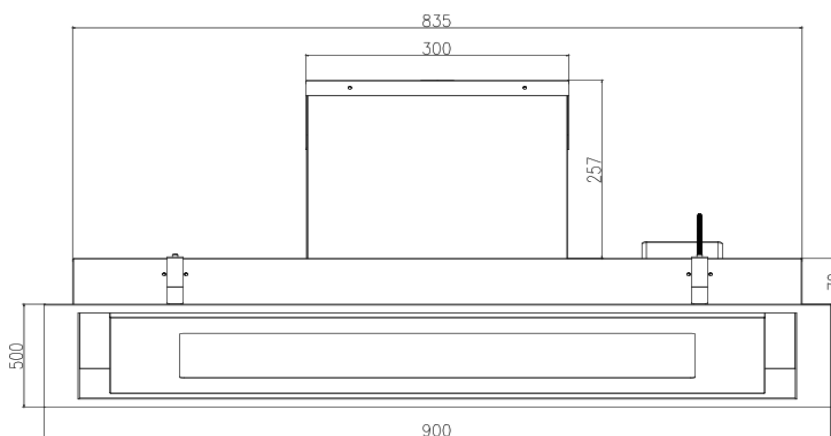

# Appliance Data Sheet

<b>Product Type</b>	<b>Cooker Hood</b>
<b>Product Code</b>	<b>UBSDCH90W</b>
	<b>Product Description</b>
	Designer In-Ceiling Hood
	

## Features / Specification

Barcode	8422248615297
Colour	Stainless Steel and White Glass
Hood Width	900mm
Fan Speeds	3
Extraction Rate (EU66)	596.5 m3/h
Lights	1 x 8W LED Panel
Grease Filter	2 x Aluminium Filters
Controls	Touch Control / Remote Control
Noise Level	66 dB (A)
Carbon Filters	2 x SCF1 Supplied with Appliance
Air Outlet Diameter	150mm
Motor Rating	220-240V - 50Hz - 165W
Maximum Load	173 Watt
Chimney Extension	N/A

## Dimensions & Technical Information

Product Dimensions width x depth x height	900 x 500 x 326mm
Packed Dimensions width x depth x height	997 x 585 x 443mm
Product Weight (kg)	24.6 kg Packed / 20.6kg Unpacked